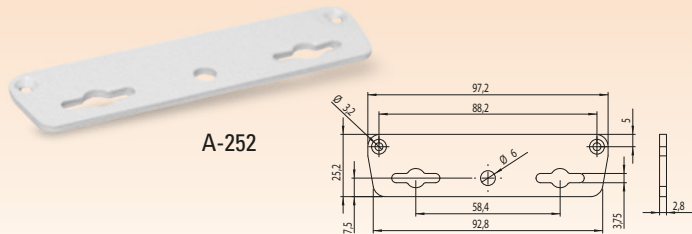

A-58 A-59

WALL MOUNTING PARTS

A-58	WALL MOUNT WITH NAILS
A-59	WALL MOUNT WITH SCREWS

A-251

EXTRA MOUNTING FEET

A-252

EXTRA MOUNTING FEET

A-253

EXTRA MOUNTING FEET

A-366

WALL MOUNTING KIT

Color	LIGHT GRAY / BLACK
Material	ABS

A-366

A-368

WALL MOUNTING KIT

Color	LIGHT GRAY / BLACK
Material	ABS

A-368

A-372

WALL MOUNTING KIT

Color	LIGHT GRAY / BLACK
Material	ABS / SHEET METAL

A-372

A-782

DETACHABLE LEG

EC-20