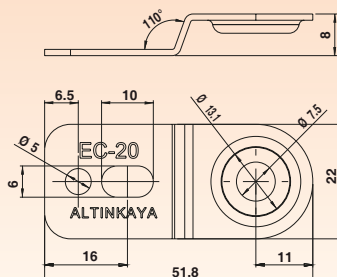

EC-20

ALUMINUM MOUNTING EAR