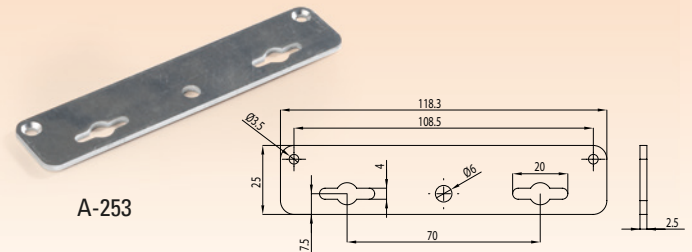

A-58 A-59

WALL MOUNTING PARTS

A-58	WALL MOUNT WITH NAILS
A-59	WALL MOUNT WITH SCREWS

A-251

EXTRA MOUNTING FEET

A-252

EXTRA MOUNTING FEET

A-253

EXTRA MOUNTING FEET

A-366

WALL MOUNTING KIT

Color	LIGHT GRAY / BLACK
Material	ABS

A-366

A-368

WALL MOUNTING KIT

Color	LIGHT GRAY / BLACK
Material	ABS

A-368

A-372

WALL MOUNTING KIT

Color	LIGHT GRAY / BLACK
Material	ABS / SHEET METAL

A-372

A-782

DETACHABLE LEG

EC-20