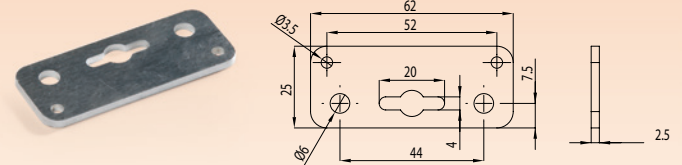

A-58 A-59

WALL MOUNTING PARTS

A-58	WALL MOUNT WITH NAILS
A-59	WALL MOUNT WITH SCREWS

A-251

EXTRA MOUNTING FEET

A-252

EXTRA MOUNTING FEET

A-253

EXTRA MOUNTING FEET

A-366

WALL MOUNTING KIT

Color	LIGHT GRAY / BLACK
Material	ABS

A-366

A-368

WALL MOUNTING KIT

Color	LIGHT GRAY / BLACK
Material	ABS

A-368

A-372

WALL MOUNTING KIT

Color	LIGHT GRAY / BLACK
Material	ABS / SHEET METAL

A-372

A-782

DETACHABLE LEG

EC-20